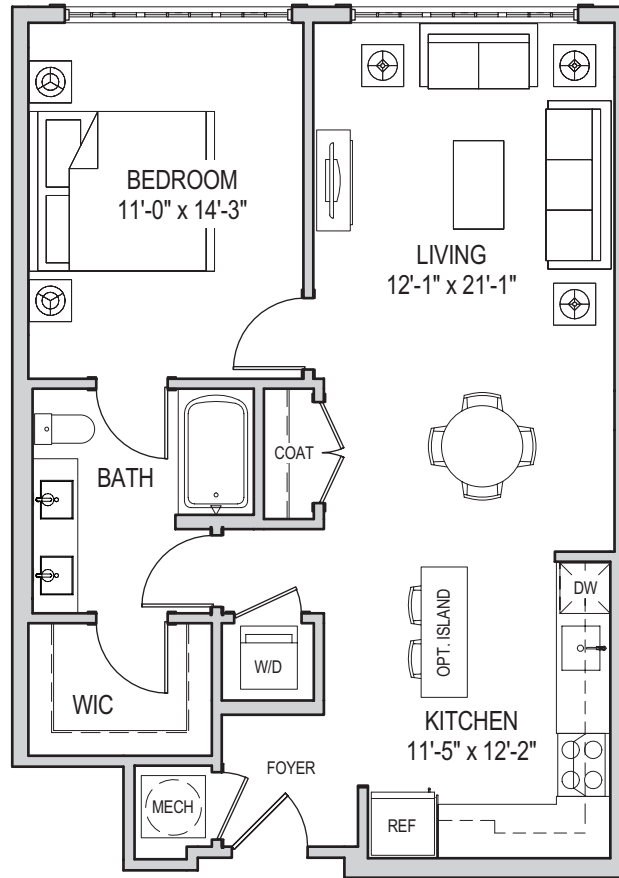

THE COPLEY

UNIT A1m1

1 Bedroom | 1 Bath | 813 Square Feet

SECOND FLOOR PLAN

THIRD FLOOR PLAN

FOURTH FLOOR PLAN

FIFTH FLOOR PLAN

FLOORPLANS