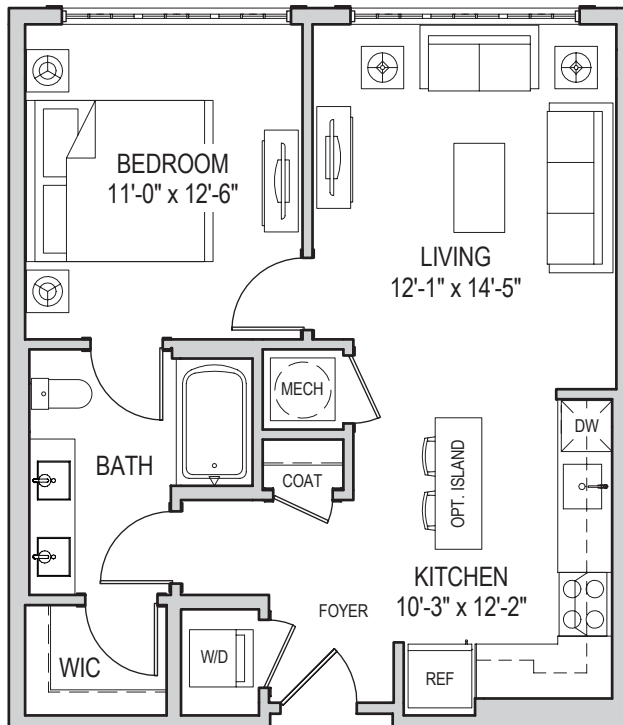

THE COPLEY

UNIT A1m2

1 Bedroom | 1 Bath | 670 Square Feet

SECOND FLOOR PLAN

THIRD FLOOR PLAN

FOURTH FLOOR PLAN

FIFTH FLOOR PLAN

FLOORPLANS